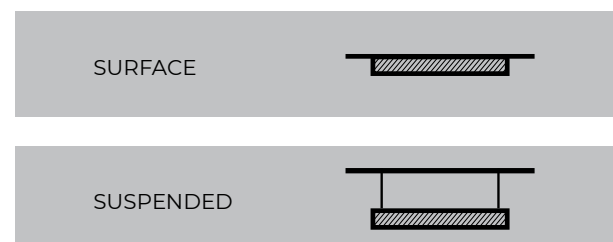

SORENO - HEXAGONAL ACOUSTIC LIGHT

Luminaire Construction

Our Soreno acoustic LED hexagon is a contemporary lighting option perfect for modern offices and design-led industrial spaces. Manufactured using 35mm x 35mm aluminium box section, which is powder coated with 3 standard colours or a RAL colour of your choice. The light source is either an 8.8W or 19.2W p/m high-density LED tape. The LED Driver is mounted remotely, and a single driver can feed several units. The Soreno is great as a single pendant, but when grouped in multiples to create a geometric feature, makes an impact.

Typical Application

General Office Areas, Conference Rooms, Reception Areas, Educational Facilities, Retail Units, Bars, Restaurants, Hotels and Leisure Facilities, Libraries, Museums and Galleries

Size Options

*Measurements are displayed in mm

- // Decorative acoustic surface/suspended LED luminaire
- // European-branded remote LED drivers
- // 8.8 W/M or 19.2 W/M high-density LED tape
- // Up to 79 lumens per circuit watt
- // Extruded aluminium body available in 3 colours, other RAL colours available upon request.
- // 35mm x 35mm aluminium profile
- // LED 4000K as standard, 3000K option available
- // RGB and Tunable White available
- // CRI>90
- // IP20
- // Opal polycarbonate diffuser
- // Compatible with Casambi wireless control system
- // 5-year warranty

Top Colour Options

Product Code	Colour	Colour Name
/DO		Dove (White)
/H		Heron (Grey)
/R		Raven (Black)
/S		Sanderling (Light Grey)
/SK		Skua (Dark Grey)

THREE STEPS TO SPECIFY:

1. Select V cut design number (or bespoke design)
2. Choose base felt colour (30 colours)
3. Choose top 1mm felt colour (5 colours)