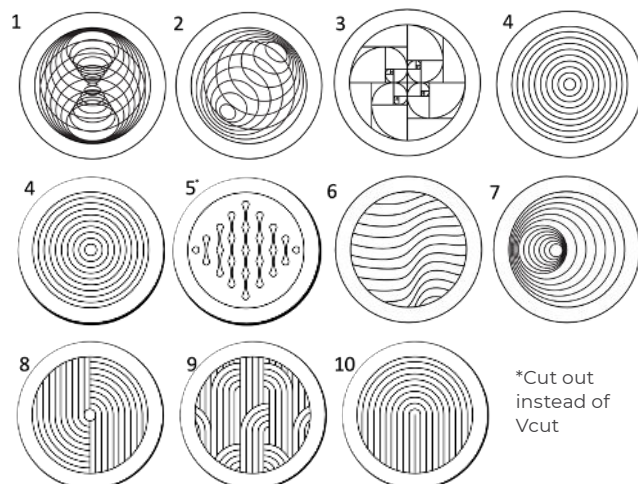

Acoustic Panel Construction

Available in 4 different sizes and a wide variety of patterns and colours to choose from, it is the ideal option when lighting large open spaces or simply wanting to create a stunning yet noise-reducing lighting feature.

Simply choose your pattern, or design one of your own and use any of the 32 bird-inspired colours as the base colour. Then, choose from one of the 5 top colours to complete your design.

The versatile design makes our Soreno acoustic light pendant particularly ideal for break-out areas, social spaces and informal collaborative spaces where several sizes and shapes can be installed together to manage noise and add visual impact to areas that require lighting and acoustics.