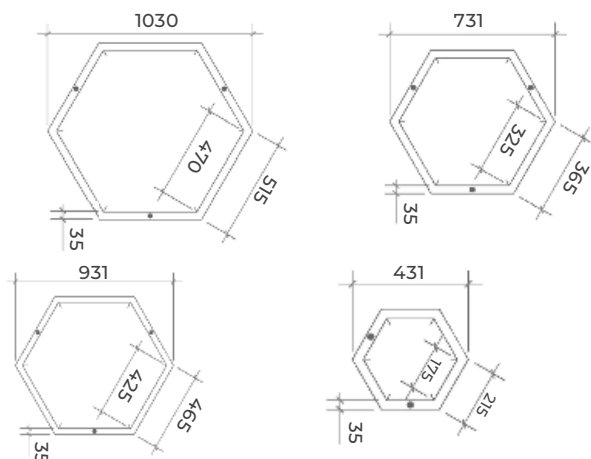

Size Options

*Measurements are displayed in mm

- // Decorative acoustic surface/suspended LED luminaire
- // European-branded remote LED drivers
- // 8.8 W/M or 19.2 W/M high-density LED tape
- // Up to 79 lumens per circuit watt
- // Extruded aluminium body available in 3 colours, other RAL colours available upon request.
- // 35mm x 35mm aluminium profile
- // LED 4000K as standard, 3000K option available
- // RGB and Tunable White available
- // CRI>90
- // IP20
- // Opal polycarbonate diffuser
- // Compatible with Casambi wireless control system
- // 5-year warranty