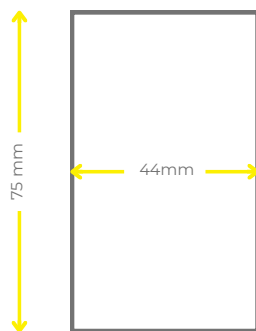

Construction

The Versa-Line Low Glare fitting is supplied as a surface mounted luminaire.

The linear aluminium profile is available in 10 standard lengths up to 3092 mm, with bespoke lengths available to order upon request.

Profile Dimensions

Recessed option, wall washer beam angles, custom lengths and shapes, plus opal diffuser and blackout covers for different visual effects available upon request.

Product Code (mm)	LED Wattage	Lumen Output	Lumen / Watt	Colour Temperature	Beam Angle
VLS572	8	1380	182	4000K	65°
VLS852	11	2070	182	4000K	65°
VLS1132	15	2760	182	4000K	65°
VLS1412	19	3450	182	4000K	65°
VLS1692	22	4140	182	4000K	65°
VLS1972	26	4830	182	4000K	65°
VLS2252	30	5520	182	4000K	65°
VLS2532	34	6210	182	4000K	65°
VLS2812	37	6900	182	4000K	65°
VLS3092	41	7107	182	4000K	65°