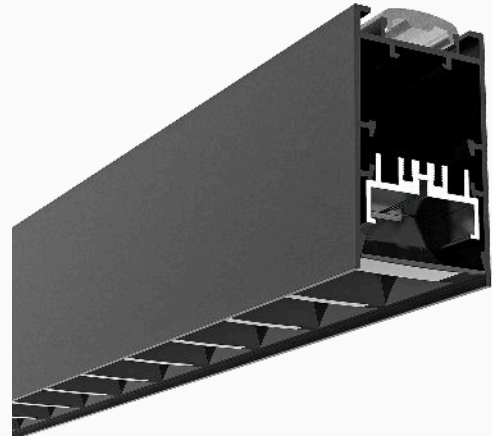

VERSA-LINE DIRECT

Low Glare Surface Mount Linear LED System

- // Aluminium extruded sections in 10 standard lengths
- // Bespoke lengths available in increments of 280mm
- // Colour options in 3000K/4000K
- // Utilises the Vossloh Light&Dark lens concept for low glare, along with super-efficient LEDs mounted on black or white printed circuit boards
- // Incorporates Tridonic LED drivers
- // Dimmable and emergency options available
- // Compatible with Casambi wireless control system
- // 65° lens as standard, with 90° option
- // CRI>80, with CRI >90 option
- // 5-year warranty

Construction

The Versa-Line Low Glare fitting is supplied as a surface mounted luminaire.

The linear aluminium profile is available in 10 standard lengths up to 3092 mm, with bespoke lengths available to order upon request.

The low glare rating is achieved utilising the Vossloh Light&Dark system to recess and conceal the LEDs.

Technical Parameters

Operating Life - L80/B10 at 50°C	72,000 hrs
LED Binning	SDCM <3
Lens Optical Efficiency	91-92%

Profile Dimensions

Recessed option, wall washer beam angles, custom lengths and shapes, plus opal diffuser and blackout covers for different visual effects available upon request.

Product Code (mm)	LED Wattage	Lumen Output	Lumen / Watt	Colour Temperature	Beam Angle
VLS572	8	1380	182	4000K	65°
VLS852	11	2070	182	4000K	65°
VLS1132	15	2760	182	4000K	65°
VLS1412	19	3450	182	4000K	65°
VLS1692	22	4140	182	4000K	65°
VLS1972	26	4830	182	4000K	65°
VLS2252	30	5520	182	4000K	65°
VLS2532	34	6210	182	4000K	65°
VLS2812	37	6900	182	4000K	65°
VLS3092	41	7107	182	4000K	65°