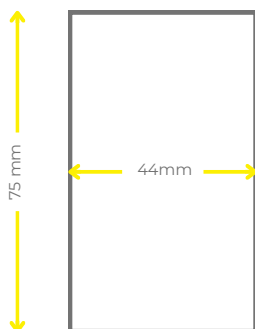

Profile Dimensions

Recessed option, wall washer beam angles, custom lengths and shapes, plus opal diffuser and blackout covers for different visual effects available upon request.

Product Code (mm)	LED Wattage	Lumen Output	Lumen / Watt	Colour Temperature	Beam Angle
VLD572	8	1380	182	4000K	65°
VLD852	11	2070	182	4000K	65°
VLD1132	15	2760	182	4000K	65°
VLD1412	19	3450	182	4000K	65°
VLD1692	22	4140	182	4000K	65°
VLD1972	26	4830	182	4000K	65°
VLD2252	30	5520	182	4000K	65°
VLD2532	34	6210	182	4000K	65°
VLD2812	37	6900	182	4000K	65°
VLD3092	41	7107	182	4000K	65°

Section	Option Code	Description
1 EMERGENCY	/ NE	No Emergency
	/ M	3 Hour Maintained Emergency
	/ MZ	3 Hour Maintained DALI Emergency
2 CONTROL	/ ND	Non-Dim
	/ DA	DALI Dimmable Driver
	/ BTC	Casambi Dimmable Driver
3 FINISH	/ 9005	RAL9005 Black (light output -11%)
	/ 9016	RAL9016 White
4 CCT	/ 4K	4000K LED
	/ 3K	3000K LED (light output -1%)
	/ TW	2700K - 6500K LED
5 BEAM ANGLE	/ R65	65 degree lens (light output -1%)
	/ R90	90 degree lens
6 CRI	/ 80	CRI>80
	/ 90	CRI>90 (light output -15%)

Please note that emergency packs are not available below 1132mm length.