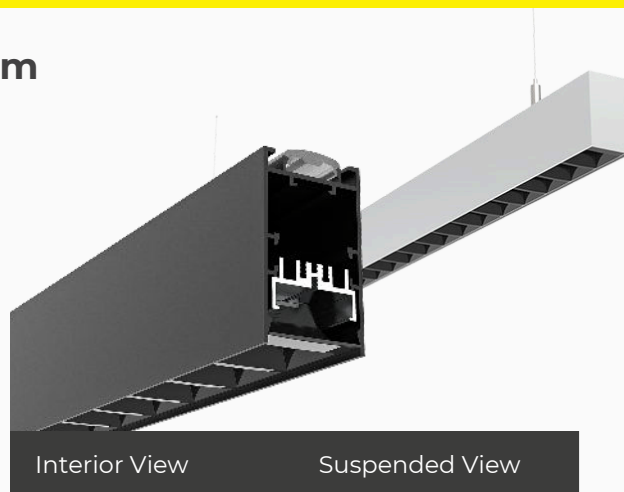

VERSA-LINE DIRECT

Low Glare Suspended Linear LED System

- // Aluminium extruded sections in 10 standard lengths
- // Bespoke lengths available in increments of 280mm
- // Colour options in 3000K/4000K
- // Utilises the Vossloh Light&Dark lens concept for low glare, along with super-efficient LEDs mounted on black or white printed circuit boards
- // Incorporates Tridonic LED drivers
- // Dimmable and emergency options available
- // Compatible with Casambi wireless control system
- // 65° lens as standard, with 90° option
- // CRI>80, with CRI >90 option
- // 5-year warranty

Construction

The Versa-Line Low Glare fitting is supplied as a suspended luminaire with direct only, or direct/indirect light distribution options. Suspension is made simple using a single-point ceiling bracket with a 2m adjustable stainless steel wire system. The linear aluminium profile is available in 10 standard lengths up to 3092 mm, with bespoke lengths available to order upon request. The low glare rating is achieved utilising the Vossloh Light&Dark system to recess and conceal the LEDs.

Technical Parameters	
Operating Life - L80/B10 at 50°C	72,000 hrs
LED Binning	SDCM <3
Lens Optical Efficiency	91-92%

Profile Dimensions

Recessed option, wall washer beam angles, custom lengths and shapes, plus opal diffuser and blackout covers for different visual effects available upon request.