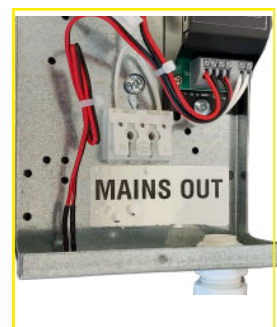

MAINS OUTPUT