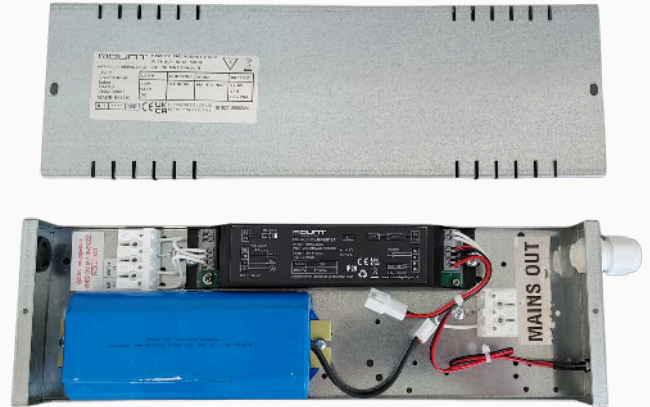

MNT/240/20/R

Remote Emergency Pack

- // Entire unit is housed in one steel enclosure
- // IP20
- // Supplied complete with high-capacity LiFePO4 batteries
- // Deep discharge protection
- // 3 hour emergency duration
- // 24 hours charge time
- // Converts loads up to 20W

Construction

Our MNT/240/20/R is a 3 hour emergency lighting conversion pack which has been designed specifically to suit a multitude of mains voltage lamps with a maximum load of 20W.

The inverter module and batteries are housed within a sheet steel enclosure with a lid to aid access to the wiring connection points and 4-way terminal. The pack can be fixed directly to a solid surface to ensure a neat installation is achieved.

The MNT/240/20/R is supplied as a remote conversion kit for mounting away from the fitting. It is suitable for 230V DC loads.

Product Code	Power Output (Emergency Mode)	Wattage	Weight
MNT/240/20/R	100%	Up to 20W	1.65 kg

Typical Applications

This pack will work with a multitude of mains LED lamps subject to compatibility of electronics.

Dimensional Drawing

Size

L 342mm W 111mm H 43mm

Cabling Details

MAINS INPUT

MAINS OUTPUT