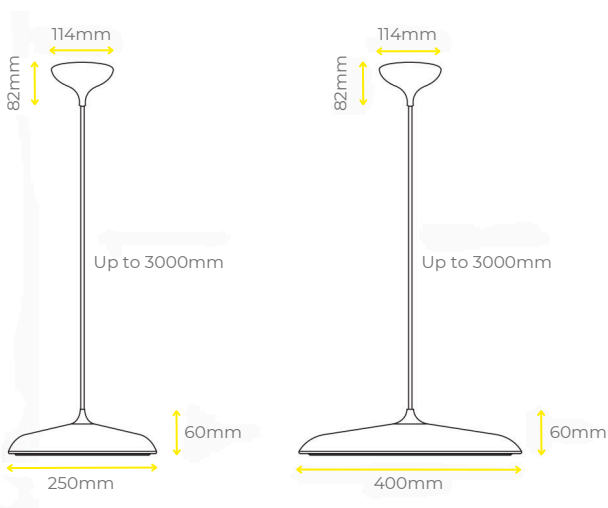

### Decorative Pendant

The Ara ceiling pendant features a metal shade with a built-in LED panel covered with an opalized shade that softens and diffuses the light. The pendant has a drop up to 3000mm with shades available in Copper, Beige, Black or Grey.

- // Metal shade with opal diffuser
- // In built 3K LED light force
- // Dimmable
- // IP20
- // Drop suspension of 3000mm
- // Available in Copper, Beige, Black or Grey

### Construction

The impact of the Ara pendant luminaire is major, and the industrial and stylish metal shade helps tie together beautiful interiors effortlessly. To further enhance this pendant, it is available in two sizes and comes with a 3000mm suspension drop that can be minimised by a qualified electrician during installation.

### Technical Drawing

Specifications	
Voltage	230 V / 240 V
Size	ARA/S: Ø250mm x 60mm ARA/L: Ø400mm x 60mm
Drop	500 - 3000mm

Product Code	Voltage	Lamp
ARA/S	230V	3K In Built and Dimmable
ARA/L	240V	3K In Built and Dimmable