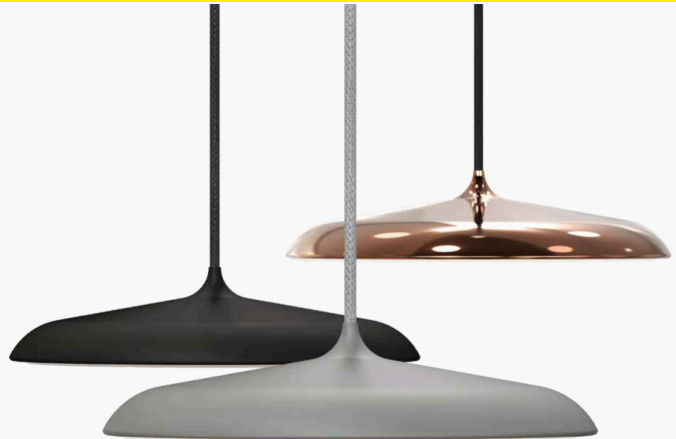

## ARA

### Decorative Pendant

The Ara ceiling pendant features a metal shade with a built-in LED panel covered with an opalized shade that softens and diffuses the light. The pendant has a drop up to 3000mm with shades available in Copper, Beige, Black or Grey.

- // Metal shade with opal diffuser
- // In built 3K LED light force
- // Dimmable
- // IP20
- // Drop suspension of 3000mm
- // Available in Copper, Beige, Black or Grey

### Construction

The impact of the Ara pendant luminaire is major, and the industrial and stylish metal shade helps tie together beautiful interiors effortlessly. To further enhance this pendant, it is available in two sizes and comes with a 3000mm suspension drop that can be minimised by a qualified electrician during installation.