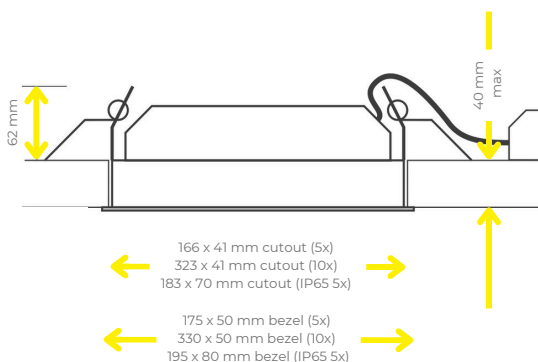

Technical Drawing

Product Code	LED Wattage	Lumen Output	Lumen/Watt	Colour Temperature	Beam Angle
BLZ5/7	7W	525	78	4000K	35°
BLZ5/13	13W	1049	78	4000K	35°
BLZ10/13	13W	1049	78	4000K	35°
BLZ10/23	23W	2099	92	4000K	35°