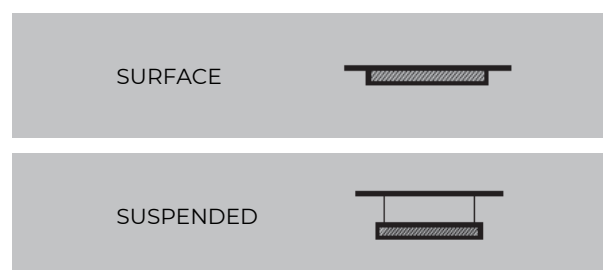

CORONA

Construction

The Corona is designed to be surface mounted or suspended to a single suspension point. Available in 4 different sizes and a wide variety of RAL colours. It is the ideal option when lighting a large open space or simply wanting to create a stunning feature. The versatility of the aluminium body and LED technology used allows for inclusion of many control options, including dimming, emergency options, wireless switching and scene-setting Casambi technology.

- // Decorative surface or suspended LED luminaire
- // European branded LED drivers
- // Up to 124 lumens per circuit watt
- // Direct/Indirect option available - 70:30 ratio
- // Extruded aluminium body available in 16 colours
- // Colour-matched ceiling rose
- // 400mm, 600mm, 900mm and 1150mm diameter
- // LED 4000K, CRI>80, 50,000h life
- // Opal polycarbonate diffuser
- // Compatible with Casambi wireless control system
- // 5-year warranty

Typical Applications

General Office Areas, Conference Rooms, Reception Areas, Educational Facilities, Retail Units, Bars, Restaurants, Hotels and Leisure Facilities.

Size Options

CORONA

Corona Surface or Suspended Direct Lighting