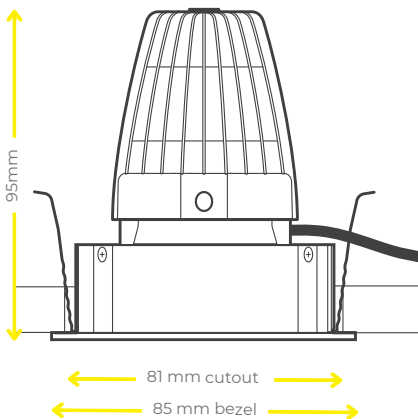

Technical Drawing

Product Code	LED Wattage	Lumen Output	Lumen/Watt	Colour Temperature	Beam Angle
FLR6	6W	700	108	4000K	40°
FLR8	8W	900	120	4000K	40°
FLR12	12W	1325	115	4000k	40°

Section	Option Code	Description
If no emergency required, leave blank		
1 - EMERGENCY	/M	Emergency
	/MZ	DALI Emergency
	/ND	Non Dim
2 - CONTROL	/DA	DALI Dim
	/BTC	Casambi Dim
3 - BEZEL	/WW	White Bezel, White Baffle
	/BW	Black Bezel, White Baffle
	/PW	Plaster-In Bezel, White Baffle
	/WB	White Bezel, Black Baffle
	/BB	Black Bezel, Black Baffle
	/PB	Plaster-In Bezel, Black Baffle
Note: White = RAL9003 and Black = RAL9005		
4 - CCT	/4K	4000K
	/3K	3000K (light output -5%)
5 - REFLECTOR	/R40	40° beam angle
	/R20	20° beam angle
6 - CRI	/80	CRI>80
	/90	CRI>90

For optional features, please include the option code suffix with the product code when ordering.