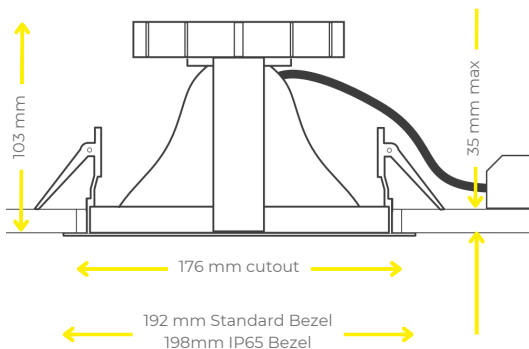

Technical Drawing

Product Code	LED Wattage	Lumen Output	Lumen/Watt	Colour Temperature	Beam Angle
GAL10	10W	1250	132	4000K	55°
GAL15	15W	2025	135	4000K	55°
GAL25	25W	3200	131	4000K	55°
GAL38	38W	4600	121	4000K	55°

Section	Option Code	Description
		If no emergency required, leave blank
1 - EMERGENCY	/M	Emergency
	/MZ	DALI Emergency
	/ND	Non Dim
2 - CONTROL	/DA	DALI Dim
	/BTC	Casambi Dim
3 - BEZEL	/WH	White RAL9016 Bezel
	/OW	White RAL9010 Bezel
	/BL	Black RAL9005 Bezel
	/RA	RAL Bezel - state code
4 - CCT	/4K	4000K
	/3K	3000K (light output -4%)
5 - CRI	/80	CRI>80
	/90	CRI>90
	/20	IP20
6 - IP RATING	/54	IP54 Glass
	/65	IP65 Bezel
7 - REFLECTOR	/SA65	65° Satin Reflector
	/MF55	55° Multi-faceted Reflector

For optional features, please include the option code suffix with the product code when ordering.