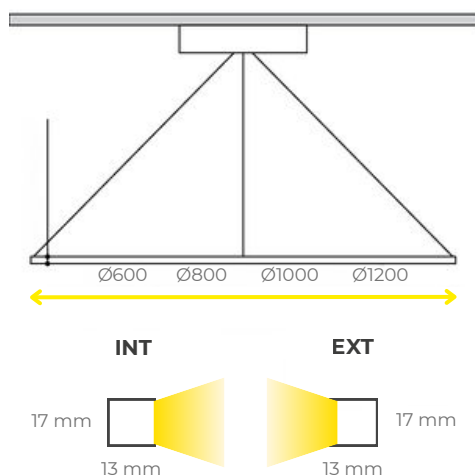

Construction

The Lazo is designed to be suspended from a single suspension point ceiling rose and is a beautiful and graceful, yet versatile, luminaire. With its lightweight, slimline aluminium body, the various sizes and internal/external lighting options mean you can create a stunning chandelier style feature in your choice of RAL colours.

Typical Applications

Reception Areas, Breakout Spaces, Stairwells, Atriums, Boardrooms, Function Halls, Hospitality & Leisure Facilities.

Size Options

Product Code	LED Wattage	Lumen Output	Lumen/Watt	Colour Temp.	Size
LAZ600/EXT	23W	600	26	4000K	600mm
LAZ600/INT	22W	615	28	4000K	600mm
LAZ800/EXT	30W	792	26	4000K	800mm
LAZ800/INT	28W	820	29	4000K	800mm
LAZ1000/EXT	37W	990	27	4000K	1000mm
LAZ1000/INT	34W	725	21	4000K	1000mm
LAZ1200/EXT	45W	1188	26	4000K	1200mm
LAZ1200/INT	40W	1215	30	4000K	1200mm