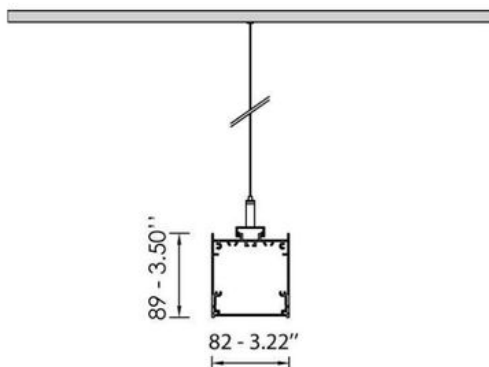

## M-LINE 82 SURFACE AND SUSPENDED

M-LINE®

- // Aluminium extruded sections in 15 standard lengths
- // Bespoke lengths available in multiple increments of 560mm and 280mm.
- // 3m clear flex
- // Colour options in 3000K/4000K
- // Custom shapes available subject to design
- // Incorporates European branded LED drivers
- // Utilises latest generation long-life LEDs from leading manufacturers
- // Dimmable and emergency options are available
- // Compatible with Casambi wireless control system
- // Uniform light and controlled beam with specialised diffuser
- // Low UGR
- // Energy efficient with over 126 lm/W
- // Lifetime >80,000 h L80 B10
- // CRI>80
- // 5-year warranty

### Construction

The M-Line 82 linear LED light is supplied as a suspended fitting as standard but the profile can be utilised for surface mounting. This is achieved by directly fixing through the rear of the profile. Suspension is made simple using a single-point ceiling bracket with a 2m adjustable stainless steel wire system. The LED linear luminaire aluminium profile is available in standard lengths up to 4500mm with bespoke lengths and shapes available to order upon request. The Low UGR is achieved with a specialised polycarbonate diffuser. **We are now sending out our M-Line products pre-flexed to make installation easy for you!**

### Dimensions

Product Code	LED Wattage	Lumen Output	Lumen/Watt	Colour Temp.	Size
MLE82/580	11W	1424	126	4000K	580mm
MLE82/860	17W	2136	126	4000K	860mm
MLE82/1140	23W	2848	126	4000K	1140mm
MLE82/1420	28W	3560	126	4000K	1420mm
MLE82/1700	34W	4272	126	4000K	1700mm
MLE82/1980	40W	4984	126	4000K	1980mm
MLE82/2260	45W	5696	126	4000K	2260mm
MLE82/2540	51W	6408	126	4000K	2540mm
MLE82/2820	57W	7120	126	4000K	2820mm
MLE82/3100	62W	7832	126	4000K	3100mm
MLE82/3380	68W	8544	126	4000K	3380mm
MLE82/3660	74W	9256	126	4000K	3660mm
MLE82/3940	79W	9968	126	4000K	3940mm
MLE82/4220	85W	10680	126	4000K	4220mm
MLE82/4500	91W	11392	126	4000K	4500mm