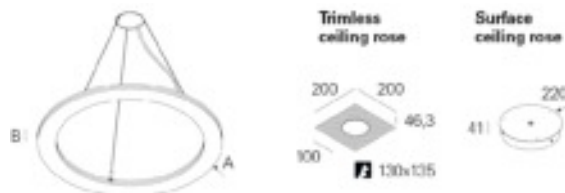

Light Distribution: Indirect.

Light Source: LED 4000K, CRI>80, 65.000h lifetime (@L90, B10, Ta 25°C).

Optical System: Diffuser: Opal acrylic.

Control Gear: Not included.

Materials: Body: Wood.

Surface Finish: Rosewood or powder coated.

DAZ - Opal acrylic diffuser

LED	UGR	W	lm	mA	V	lm/W	η(%)	AxB (mm)	kg	ORDER CODE
	10	35	6132	250	141	151	86	Ø650x20	3,0	90061.L036.0

Note:
To complete the product add suspension, current supply cable and ceiling rose. Please order separately.
1,5m transparent current supply cable included in the product.

COLOUR / FINISH

Code	Description
W	White
G	Grey
B	Black
J	Rosewood

DIMENSIONS

OPTIONS

Colour temperature

	3000K	Order code	3000
--	-------	------------	-------------

Recessed ceiling rose trimless

	HF	Order code	9748
	DALI		9730
	Bluetooth		9729
Note: Driver included in the ceiling rose. To complete this option, please add ceiling rose colour.			