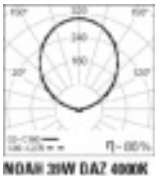

DETAILS

Upper view

Bottom view

PHOTOMETRY

TO SPECIFY:

Circular LED luminaire for suspended application. Body in plain wood or in power coated wood in white, grey or black. With opal acrylic diffuser DAZ. Standard version in 4000K LED, CRI>80 and 65.000h lifetime (@L90, B10, Ta25°C), Option HF driver, DALI or Bluetooth. 3000K option available. Suspension kit and central ceiling rose for central suspension as accessories - as Roxo Lighting NOAH.