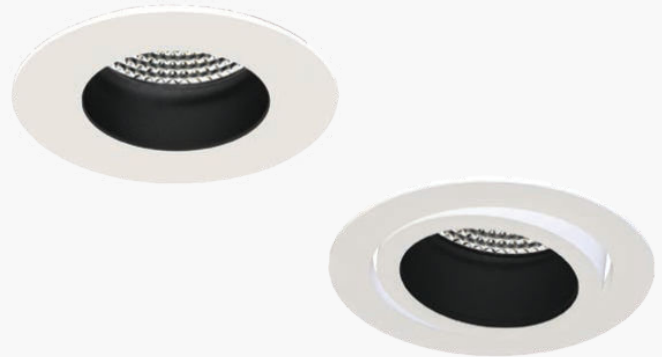

SPARK

Mini Architectural Pinhole Low Glare Downlight

- // Tridonic SLE advanced LED engine
- // Lumen maintenance 55,000 hours (L80/B10)
- // 40° reflector as standard, 24° option
- // Die-cast bezel available in black or white
- // Matt black anti-glare baffle available
- // Low glare UGR<16 with black baffle
- // Wide choice of options and accessories
- // Wireless, DALI dimming and emergency options
- // CRI>80
- // 5-year warranty
- // Manufactured in the UK

Construction

Our Spark is a mini pinhole architectural LED downlight contributing towards UGR>16 low glare lighting powered by Tridonic LEDs.

The smallest in our range, this pinhole-style minimalist architectural downlight offers low glare illumination for numerous applications.

Typical Applications

General Office Areas, Large Receptions, Boardrooms, Atriums, Educations Facilities, Hotels and Leisure Facilities, Hospitality Venues and Retail Units.

Technical Drawing

Product Code	LED Wattage	Lumen Output	Lumen/Watt	Colour Temperature	Beam Angle
SPK6	6W	600	92	4000K	40°
SPK8	8W	775	98	4000K	40°

/BTC
Casambi Dimmable

/WTW
White Tilt Bezel, White Baffle

/BB
Black Bezel, Black Baffle

/WTB
Black Tilt Bezel, Black Baffle

/WW
White Bezel, White Baffle

/IP54
IP54 Ribbed Glass

For optional features, please include the option code suffix with the product code when ordering.