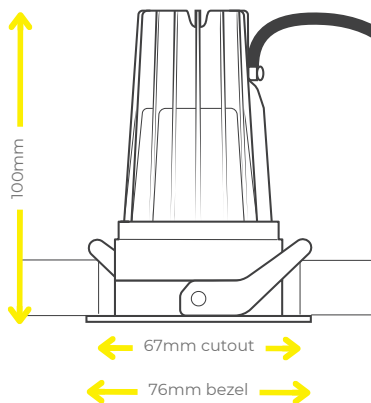

Typical Applications

General Office Areas, Large Receptions, Boardrooms, Atriums, Educations Facilities, Hotels and Leisure Facilities, Hospitality Venues and Retail Units.

Technical Drawing

Product Code	LED Wattage	Lumen Output	Lumen/Watt	Colour Temperature	Beam Angle
SPK6	6W	600	92	4000K	40°
SPK8	8W	775	98	4000K	40°