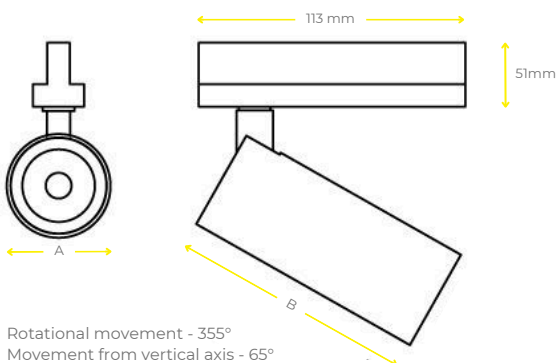

TRS21 & 22

Architectural Track Light

- // Track mounted luminaire
- // UGR>19 can be achieved with 24° or 36° beam angles
- // Beam angle 60° as standard, options for 24° or 36°
- // High-quality powder-coated aluminium
- // 3000K option
- // CRI>80 as standard
- // IP20
- // Compatible with Casambi wireless control system
- // 5-year warranty

Typical Applications

Hospitality, Tea Points, Seating, Reception and Leisure Areas.

Dimensions

Product Code	Dimension (A)	Dimension (B)
TRS21	Ø65mm	180mm
TRS22	Ø85mm	206mm

Product Code	LED Wattage	Lumen Output	Lumen/Watt	Colour Temperature	Beam Angle
TRS21	10W	1244	121	4000K	60°
TRS22	15W	1822	126	4000K	60°