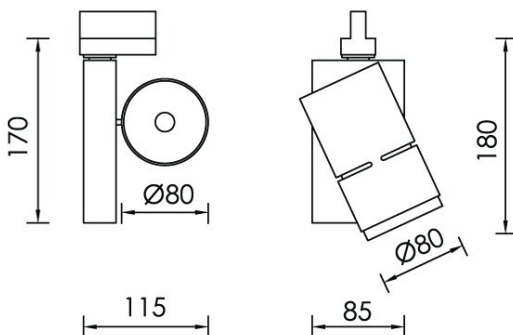

TRS31 TRACK SPOT

IP20 LED Track Spotlight

- // Built-in electronic driver
- // Clear safety glass diffuser
- // Black extruded aluminium housing (white available)
- // Rotation: vertical 90° / horizontal 360°
- // 4000K as standard, 3000K option available
- // CRI>80 as standard, CRI>90 option available
- // Reflector and LED replacement with tools
- // Circular diamond aluminium reflectors in various degrees
- // Compatible with Casambi wireless control system
- // 5-year warranty

Construction

The TRS31 LED track spot has been specially designed for use when high lux levels are required and is intended for use with our Stucchi multi-track system. The extruded aluminium housing can be finished in black or white colour options to fit seamlessly with your design plans. With two colour temperatures and two CRI options to choose from, you can guarantee the perfect light for the right scene.

Typical Applications

Offices, Galleries, Theatres, Libraries, Hospitality, Task and Accent Lighting.

Dimensional Drawing

*Measurements are displayed in mm

Product Code	LED Wattage	Lumen Output	Lumen/Watt	Colour Temperature	Beam Angle
TRS31/12/3K	12W	1701	140	3000K	40°
TRS31/12/4K	12W	1786	146	4000K	40°
TRS31/16/3K	18W	2366	133	3000K	40°
TRS31/16/4K	18W	2485	140	4000K	40°
TRS31/25/3K	26W	3200	126	3000K	40°
TRS31/25/4K	26W	3360	132	4000K	40°