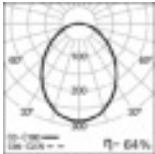

PHOTOMETRY

VEGA D95 LIGHT+
4000K HO