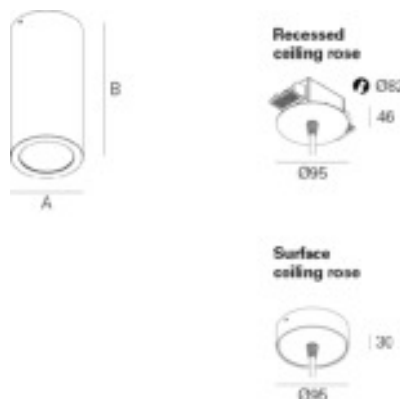

Mounting: Surface/Suspended.

Light Distribution: Direct.

Light Source: LED 4000K, CRI>90, MacAdam Step<3, 64.000h life (@L80, B10, Ta 25°C).

Control Gear: LED driver, 220-240VAC-50/60Hz.

Materials: Body: Extruded aluminium tube.

Surface Finish: Powder coated.

LIGHT+ - Opal diffuser

LED	UGR	W	Lm	Lm/W	η(%)	AxB(mm)	kg	HF	DALI
	22	8	780	65	67	Ø95x200	1,2	90443.L008.E	-
	22	10	1100	70	64	Ø95x200	1,2	90443.L011.E	90443.L011.H
	25	13	1540	76	64	Ø95x200	1,2	90443.L015.E	90443.L015.H

PRISM+ - Microprismatic diffuser

LED	UGR	W	Lm	Lm/W	η(%)	AxB(mm)	kg	HF	DALI
	19	8	780	64	66	Ø95x200	1,2	90445.L008.E	-
	19	10	1100	70	64	Ø95x200	1,2	90445.L011.E	90445.L011.H
	19	13	1540	76	64	Ø95x200	1,2	90445.L015.E	90445.L015.H

COLOUR / FINISH

Code	Description
W	White
B	Black
G	Grey

DIMENSIONS

Example code for order: 90443.L015.E (HF) + W(COLOUR/FINISH) + 3000(OPTIONS)

We reserve the right to make technical changes without prior notice. Electrical/Optical data are subjected to a tolerance of +/-10%.