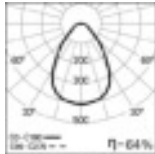

Surface ceiling rose
HF
DALI

912600
912610

- Transparent current supply cable included.
- To complete this option, please add ceiling rose colour.

PHOTOMETRY

VEGA D95 LIGHT+
4000K HO

VEGA D95 PRISM+
4000K HO