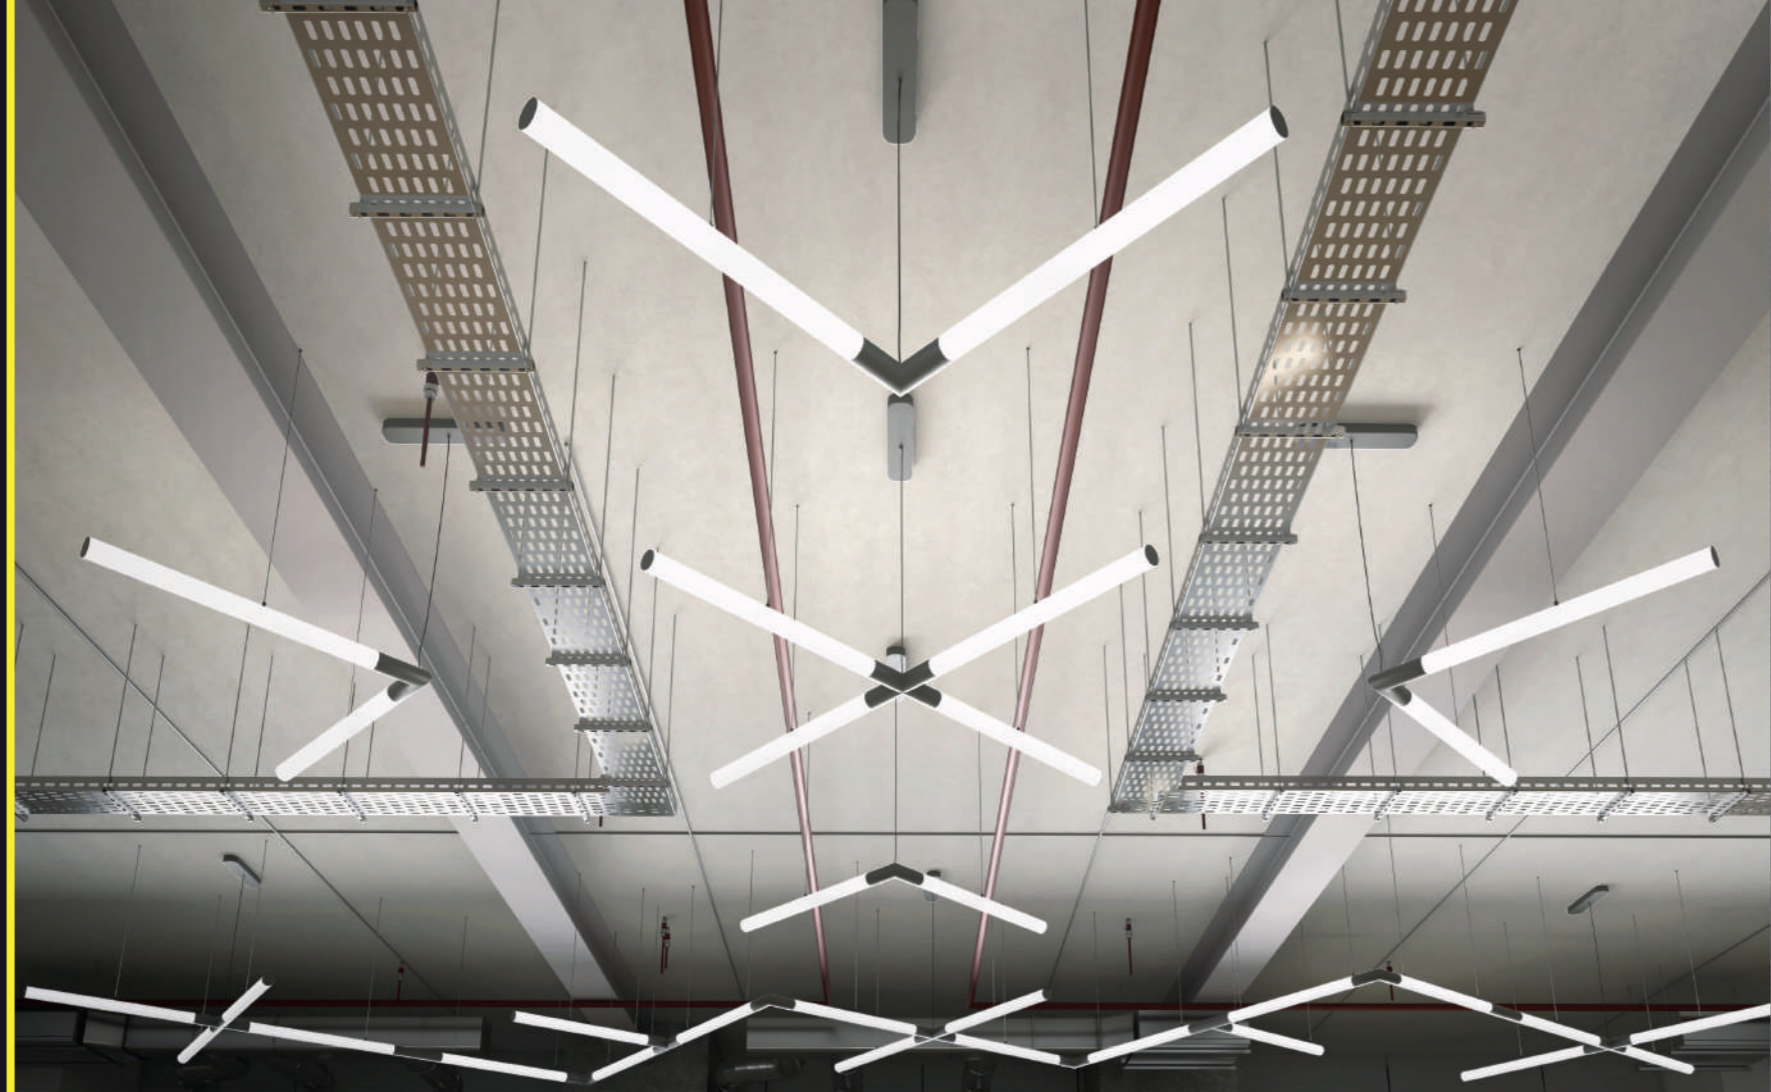

PRIVATE PROJECT,
LONDON

T-LINE
MODULAR

**MADE IN
BRITAIN**

PRIVATE PROJECT,
LONDON