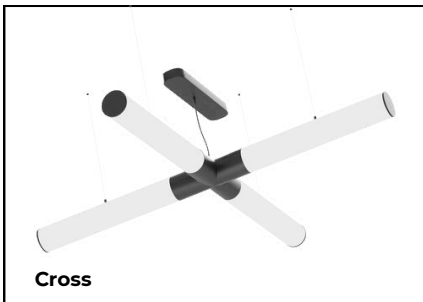

Possible Concepts/Shape Formations

Control Options

Section	Option Code	Description
1 - EMERGENCY		Leave blank if no emergency
	/M	Emergency
	/MZ	DALI Emergency
	/P	Presence Detection
2 - CONTROL	/ND	Non Dimmable
	/DA	DALI Dimmable
	/D	1-10V Dimmable
	/BTC	Casambi Dimmable
3 - CCT	/3K	3000K LED
	/5K	5000K LED
	/TW	Tunable White LED
4 - FINISH	/RGB	Colour Changing LED
	/9005	Black centre piece, end caps and ceiling rose
	/9016	White centre piece, end caps and ceiling rose
	/9005/WCR	Black centre piece, end caps and white ceiling rose
	/9016/BCR	White centre piece, end caps and black ceiling rose
5 - CRI	/80	CRI>80

Colour Options

Option Code	Description
/W	White (RAL 9016)
/G	Grey (RAL 9006)
/B	Black (RAL 9005)
/U (POA)	Blue (RAL 5002)
/V (POA)	Green (RAL 6018)
/T (POA)	Yellow (RAL 1021)
/K (POA)	Red (RAL 3020)

N.B Other RAL colours available upon request

For optional features, please include the option code suffix with the product code when ordering.