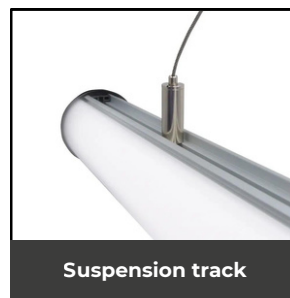

Typical Application

General Office Areas, Reception, Atriums, Retail Units, Educational Facilities, Commercial Properties, Hospitality and Leisure Facilities.