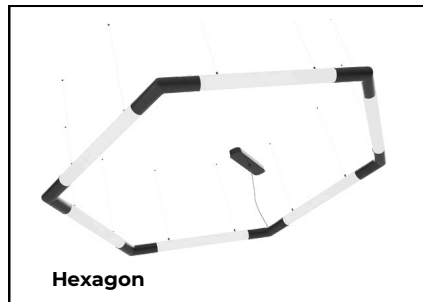

Possible Concepts/Shape Formations

Control Options

Section	Option Code	Description
1 - EMERGENCY		Leave blank if no emergency
	/M	Emergency
	/MZ	DALI Emergency
	/P	Presence Detection
2 - CONTROL	/ND	Non Dimmable
	/DA	DALI Dimmable
	/D	1-10V Dimmable
	/BTC	Casambi Dimmable
3 - CCT	/3K	3000K LED
	/5K	5000K LED
	/TW	Tunable White LED
4 - FINISH	/RGB	Colour Changing LED
	/9005	Black centre piece, end caps and ceiling rose
	/9016	White centre piece, end caps and ceiling rose
	/9005/WCR	Black centre piece, end caps and white ceiling rose
	/9016/BCR	White centre piece, end caps and black ceiling rose
5 - CRI	/80	CRI>80

Colour Options

Option Code	Description
/W	White (RAL 9016)
/G	Grey (RAL 9006)
/B	Black (RAL 9005)
/U (POA)	Blue (RAL 5002)
/V (POA)	Green (RAL 6018)
/T (POA)	Yellow (RAL 1021)
/K (POA)	Red (RAL 3020)

N.B Other RAL colours available upon request

For optional features, please include the option code suffix with the product code when ordering.