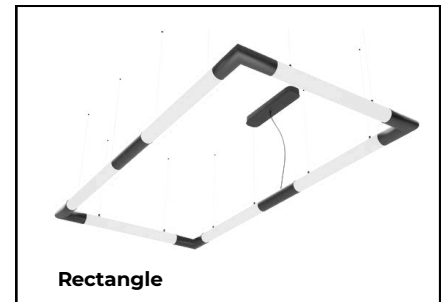

Possible Concepts/Shape Formations

Control Options

Section	Option Code	Description
1 - EMERGENCY		Leave blank if no emergency
	/M	Emergency
	/MZ	DALI Emergency
	/P	Presence Detection
2 - CONTROL	/ND	Non Dimmable
	/DA	DALI Dimmable
	/D	1-10V Dimmable
	/BTC	Casambi Dimmable
3 - CCT	/3K	3000K LED
	/5K	5000K LED
	/TW	Tunable White LED
4 - FINISH	/RGB	Colour Changing LED
	/9005	Black centre piece, end caps and ceiling rose
	/9016	White centre piece, end caps and ceiling rose
	/9005/WCR	Black centre piece, end caps and white ceiling rose
	/9016/BCR	White centre piece, end caps and black ceiling rose
5 - CRI	/80	CRI>80

Colour Options

Option Code	Description
/W	White (RAL 9016)
/G	Grey (RAL 9006)
/B	Black (RAL 9005)
/U (POA)	Blue (RAL 5002)
/V (POA)	Green (RAL 6018)
/T (POA)	Yellow (RAL 1021)
/K (POA)	Red (RAL 3020)

N.B Other RAL colours available upon request

For optional features, please include the option code suffix with the product code when ordering.