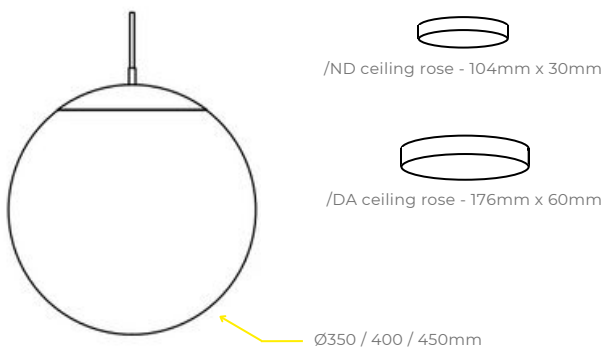

Size Options

Product Code Configurator

Product Code	LED Wattage	Lumen Output	Lumen/Watt	Colour Temperature	Size
GLB35	24W	2997	125	4000K	350mm
GLB40	36W	4495	125	4000K	400mm
GLB45	51W	6368	125	4000K	450mm

Section	Option Code	Description
1 - CONTROL	/ND	Non Dimmable
	/DA	DALI Dimmable
	/BTC	Casambi Dimmable
2 - FINISH	/9005	RAL9005 Black
	/9016	RAL9016 White
3 - CCT	/4K	4000K
	/3K	3000K
4 - ACCESSORIES	/TR	Track Adaptor
	/CR	Ceiling Rose (colour as per finish)

Example Code - **GLB40/ND/9005/4K/TR**

For optional features, please include the option code suffix with the product code when ordering.