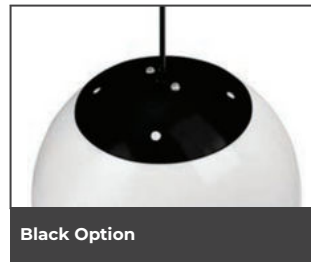

Size Options

Product Code Configurator

Product Code	LED Wattage	Lumen Output	Lumen/Watt	Colour Temperature	Size
GLB35	24W	2997	125	4000K	350mm
GLB40	36W	4495	125	4000K	400mm
GLB45	51W	6368	125	4000K	450mm

Section	Option Code	Description
1 - CONTROL	/ND	Non Dimmable
	/DA	DALI Dimmable
	/BTC	Casambi Dimmable
2 - FINISH	/9005	RAL9005 Black
	/9016	RAL9016 White
3 - CCT	/4K	4000K
	/3K	3000K
4 - ACCESSORIES	/TR	Track Adaptor
	/CR	Ceiling Rose (colour as per finish)

Example Code - **GLB40/ND/9005/4K/TR**

For optional features, please include the option code suffix with the product code when ordering.