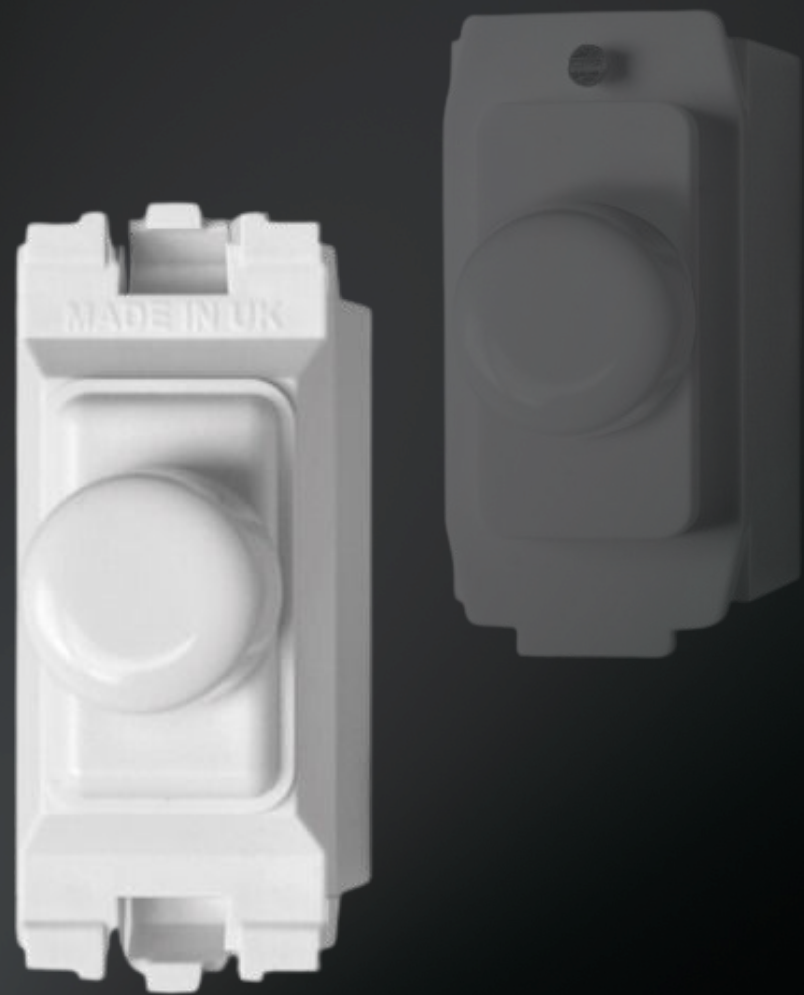

# CASAMBI WALL CONTROLS

---

**mount**  
LIGHTING THE WAY

The ScenePad range offers Casambi luminaire control with a simple, clean aesthetic.

# Retrotouch Rocker Switch

Similar to the EnOcean rocker, with identical internal technology with a more high end aesthetic, including optional chrome surround.

*Black*

*White*

*Black w/ Chrome Surround*

*White w/ Chrome Surround*

# Lithoss Select 4 way

Lithoss high-end lighting controller, offering up to four scene/group selections, with very high finish quality.

*Matt Black  
Matt White  
Stainless Steel  
...and many others available*