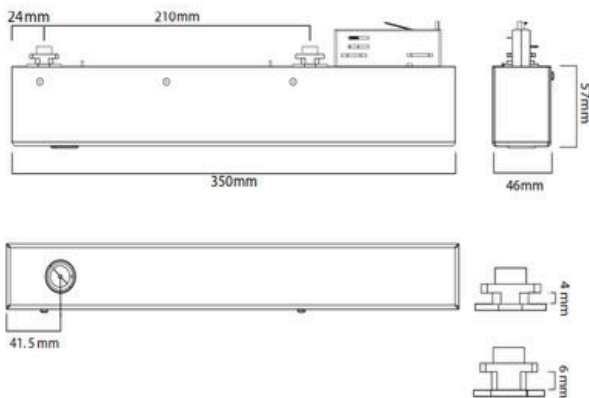

Size Options

Option Code	Description
30001/DPL-EM/BLACK	3 Circuit Track Emergency Module Universal - Black
30001/DPL-EM/BLACK/DALI	3 Circuit DALI Emergency Module Universal - Black
30001/DPL-EM/WHITE	3 Circuit Track Emergency Module Universal - White
30001/DPL-EM/WHITE/DALI	3 Circuit Track DALI Emergency Module Universal - Black

For optional features, please include the option code suffix with the product code when ordering.