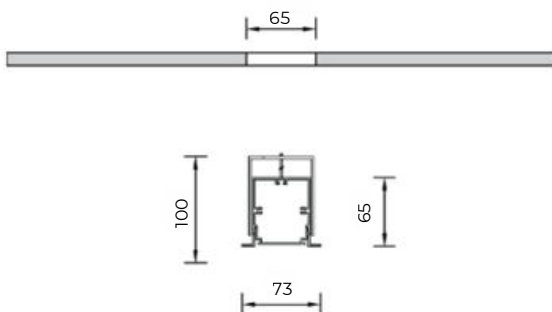

## M-LINE 54 - UGR19 RECESSED

M-LINE®

- // Aluminium extruded sections in 15 standard lengths
- // Bespoke lengths available in multiple increments of 560mm and 280mm
- // Colour options in 3000K/4000K
- // 3m clear flex
- // Incorporates European branded LED drivers
- // Utilises latest generation long-life LEDs from leading manufacturers
- // Dimmable and emergency options available
- // Compatible with Casambi wireless control system
- // Uniform light and controlled beam with specialised diffuser
- // CRI>80
- // 5-year warranty

### Construction

Low glare, UGR19 compliant luminaire is supplied as a recessed fitting with direct and even light distribution. Recessing the LED linear profile requires an extra 10mm cut out for each standard length. The recessed linear aluminium profile is available in standard lengths up to 4517mm, with bespoke lengths available to order upon request. The low UGR is achieved with a specialised microprismatic diffuser manufactured from extruded PMMA.

### Dimensions

For optional features, please include the option code suffix with the product code when ordering.

Product Code	LED Wattage	Lumen Output	Lumen/Watt	Colour Temp.	Size
MLR54/590	10W	1548	155	4000K	590mm
MLR54/870	15W	2322	155	4000K	870mm
MLR54/1151	20W	3096	155	4000K	1151mm
MLR54/1431	25W	3870	155	4000K	1431mm
MLR54/1712	30W	4644	155	4000K	1712mm
MLR54/1992	35W	5418	155	4000K	1992mm
MLR54/2273	40W	6192	155	4000K	2273mm
MLR54/2553	45W	6966	155	4000K	2553mm
MLR54/2834	50W	7740	155	4000K	2834mm
MLR54/3114	55W	8514	155	4000K	3114mm
MLR54/3395	60W	9288	155	4000K	3395mm
MLR54/3675	65W	10062	155	4000K	3675mm
MLR54/3956	70W	10836	155	4000K	3956mm
MLR54/4236	75W	11610	155	4000K	4236mm
MLR54/4517	80W	12384	155	4000K	4517mm