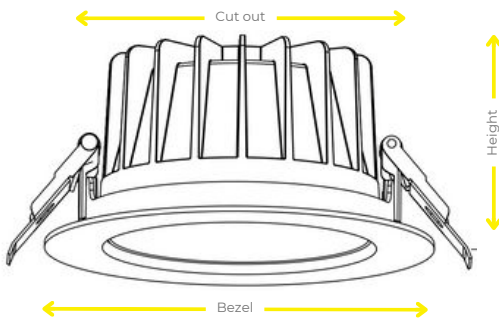

VELO

Low Glare LED Downlight

- // Supports UGR19 compliance
- // Aluminium body
- // 60° beam angle as standard, 24° and 36° options
- // 4000K as standard, with 3000K option
- // Available in three sizes and four wattages
- // High light output - up to 4250 lumens
- // CRI>80
- // IP54 below ceiling, IP40 above ceiling
- // 5-year warranty
- // Square bezel available on request

Construction

Our Velo range of low glare recessed LED downlights has been selected for applications where it can be mounted into suspended or plasterboard ceilings. The powder-coated aluminium body provides corrosion resistance and excellent heat dissipation. The high-quality deep reflector has a good reflective rate and is suitable for UGR19 applications.

Typical Applications

General Office Areas, Receptions, Boardrooms, Education Facilities, Hotels, Health & Leisure Facilities, Hospitality and Retail.

Dimensions

Model	Bezel	Cut Out	Height
VLO120/12	145mm	120mm	78mm
VLO120/16	145mm	120mm	78mm
VLO145/20	172mm	145mm	90mm
VLO145/24	172mm	145mm	90mm
VLO195/30	228mm	195mm	90mm
VLO195/34	228mm	195mm	90mm