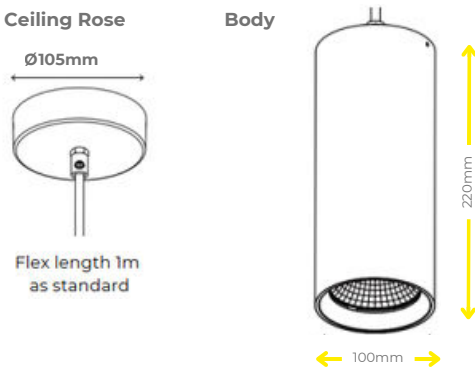

### Surface/Suspended Pendant Emergency Light

- // Surface/suspended luminaire with integral emergency option
- // Modelled on the Canta range
- // UGR>19 can be achieved with narrower beam angles
- // Beam angle 60° as standard
- // High-quality powder-coated aluminium
- // IP20
- // Flex length can be adjusted
- // Compatible with Casambi wireless control system
- // 5-year warranty

### Size Options

Product Code	LED Wattage	Lumen Output	Lumen/Watt	Colour Temperature	Beam Angle
CNR10	10W	1244	121	4000K	60°
CNR15	15W	1822	126	4000K	60°

Replace CNR with CNRS for surface mount option

Section	Option Code	Description
1 - EMERGENCY	/M	Leave blank if no emergency
	/TD	Integral Emergency
2 - CONTROL	/DA	Mains Dim
	/BTC	Casambi Dim
3 - FINISH	/9016	RAL9016 White
	/9005	RAL9005 Black
4 - CCT	/4K	4000K
	/3K	3000K