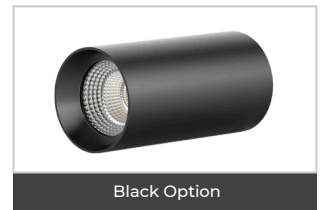

Size Options

Product Code	LED Wattage	Lumen Output	Lumen/Watt	Colour Temperature	Beam Angle
CNR10	10W	1244	121	4000K	60°
CNR15	15W	1822	126	4000K	60°

Replace CNR with CNRS for surface mount option

Section	Option Code	Description
1 - EMERGENCY	/M	Leave blank if no emergency
	/TD	Integral Emergency
2 - CONTROL	/DA	Mains Dim
	/BTC	Casambi Dim
3 - FINISH	/9016	RAL9016 White
	/9005	RAL9005 Black
4 - CCT	/4K	4000K
	/3K	3000K

Example Code - **CNRS10/M/DA/9016/4K**

For optional features, please include the option code suffix with the product code when ordering.