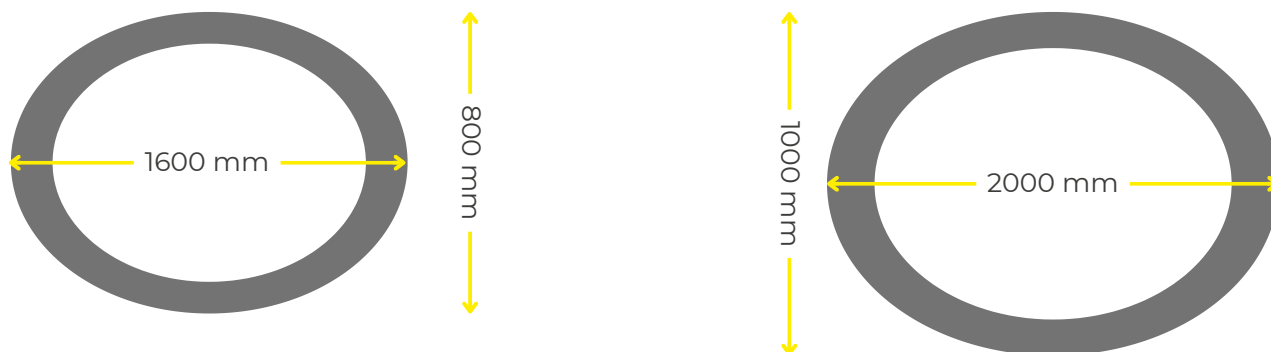

MOUNT

LIGHTING THE WAY

Loop E

by

LUMILOGY®

LUMILOGY LOOP E

The Lumilogy **Loop E** extends the Loop family into an elegant elliptical form, offering a softer linear expression that works naturally above tables, meeting spaces and circulation routes. Its geometry introduces rhythm and direction while maintaining the calm visual language of the range.

-
- // Elliptical feature luminaire
 - // One or two independent inward-facing lighting circuits (downward and upward)
 - // Casambi wireless lighting control
 - // Over 400 décor options for outer finish
 - // Modern, architectural aesthetic
 - // Handmade in the EU
 - // 10-year warranty
 - // Dust-proof and maintenance-free construction
 - // Supplied with suspension kits

LUMILOGY LOOP E

Size Options

Product Data

Product Code	LED Wattage	Lumen Output	Lumen/Watt	Colour Temperature	Size
DIRECT ONLY MODELS					
E1600	102.6W	8208	80	4000K	1600 x 800 x 150mm
E2000	132.3W	10,584	80	4000K	2000 x 1000 x 150mm
DIRECT/INDIRECT MODELS					
E1600/AMB	157W	13,680	87	4000K	1600 x 800 x 150mm
E2000/AMB	203W	17,640	87	4000K	2000 x 1000 x 150mm

Other Data

WARRANTY	10 years - LED modules, BARRISOL diffuser, luminaire body 5 years - LED driver and control module
CRI	>85 typical
WEIGHT	E1600 - 15kg E2000 - 25kg
MOUNTINGS	4 mounts, all models

LUMILOGY LOOP E