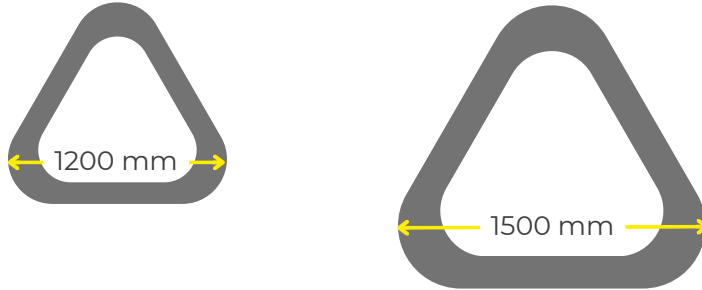

## LUMILOGY LOOP T

The Lumilogy **Loop T** is a compact triangular loop luminaire with gently rounded corners, offering a distinctive yet approachable architectural form. Its smaller scale makes it ideal for more intimate spaces while retaining the visual identity of the Loop family.

### Product Data

Product Code	LED Wattage	Lumen Output	Lumen/Watt	Colour Temperature	Size
<b>DIRECT ONLY MODELS</b>					
<b>T1200</b>	97.2W	7776	80	4000K	1200 x 150mm
<b>T1500</b>	115.29W	9223	80	4000K	1500 x 150mm
<b>DIRECT/INDIRECT MODELS</b>					
<b>T1200/AMB</b>	149W	12,960	87	4000K	1200 x 150mm
<b>T1500/AMB</b>	177W	15,372	87	4000K	1500 x 150mm