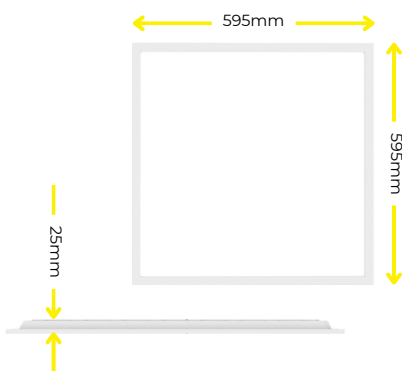

Dimensions

Product Configuration

Choose your options to generate the full order code

Product Code	LED Wattage	Lumen Output	Lumen/Watt	Colour Temperature
LEP32LG600	31W	3944	129	4000K

Section	Option Code	Description
1 EMERGENCY		Leave blank for no emergency
	/M	3 Hour Maintained Emergency
	/MZ	3 Hour Maintained DALI Emergency
2 CONTROL	/D	0-10v Dimmable Driver
	/DA	DALI Dimmable Driver
	/BTC	Casambi Dimmable Driver
3 CCT	/4K	4000K LED
	/3K	3000K LED
4 ACCESSORIES		Leave blank for no accessories
	/SAS130-735	735mm frame for SAS130 ceilings
	/SAS130-735/AH	735mm frame for SAS130 ceilings, with air handling slots

Technical Parameters	
Operating Life - L80/B10 at 50°C	54,000 hrs
LED Binning	SDCM <3

FULL CODE EXAMPLE:

LEP32LG600/MZ/DA/4K/SAS130-735 = LEP32 Low Glare Recessed Panel Light, 3 Hour Maintained DALI Emergency, DALI Dim, 4000K with 735mm frame for SAS130 ceilings.