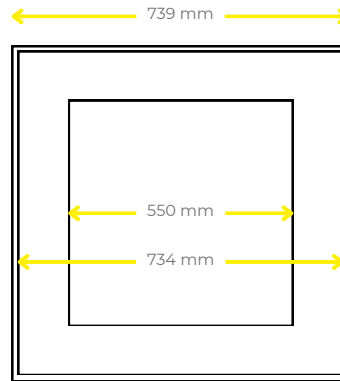

Dimensions

Edge Detail