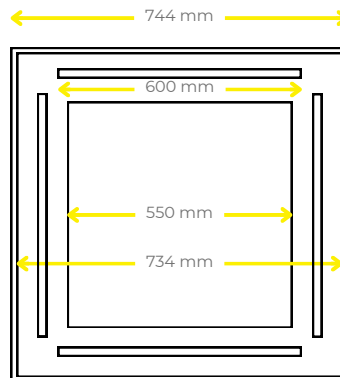

Construction

Our LEP32LG LED panel has been designed as a direct replacement for a 600 x 600 recessed modular luminaire and will fit within any standard suspended ceiling grid which has an aperture of 595mm x 595mm. The frame of the luminaire is manufactured using an aluminium profile which is finished using white powder coating designed to blend well with the ceiling grid.

LEP32LG600

Accessories

SAS130-735
SAS Ceiling Frame

Dimensions

Edge Detail

SAS130-735/AH
SAS Ceiling Frame with air handling slots

Dimensions

Edge Detail