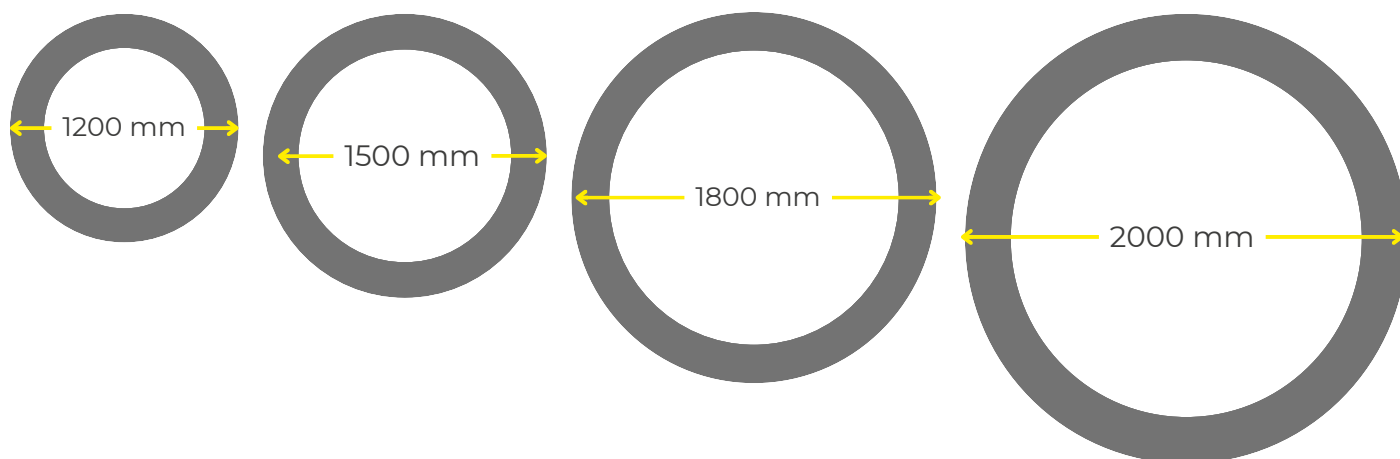

mount

LIGHTING THE WAY

Loop V

by

LUMILOGY®

LUMILOGY LOOP V

The Lumilogy **Loop V** is a versatile circular luminaire that balances understated elegance with architectural clarity. Its refined proportions make it suitable for a wide range of interior settings, from collaborative spaces to reception areas, where calm visual structure is required.

LUMILOGY LOOP V

Size Options

Product Data

Product Code	LED Wattage	Lumen Output	Lumen/Watt	Colour Temperature	Size
DIRECT ONLY MODELS					
V1200	100W	7992	80	4000K	1200 x 150mm
V1500	127W	10,150	80	4000K	1500 x 150mm
V1800	151W	12,074	80	4000K	1800 x 150mm
V2000	168W	13,435	80	4000K	2000 x 150mm
DIRECT/INDIRECT MODELS					
V1200/AMB	153W	13,320	87	4000K	1200 x 150mm
V1500/AMB	195W	16,920	87	4000K	1500 x 150mm
V1800/AMB	231W	20,124	87	4000K	1800 x 150mm
V2000/AMB	258W	22,392	87	4000K	2000 x 150mm

Other Data

WARRANTY	10 years - LED modules, BARRISOL diffuser, luminaire body 5 years - LED driver and control module
CRI	>85 typical
WEIGHT	V1200 - 15kg V1500 - 20kg V1800 - 25kg V2000 - 30kg
MOUNTINGS	V1200 - 4 mounts V1500 & V2000 - 6 mounts

FULL CODE EXAMPLE: V1200/DA/OA/AMB/SL1 = Loop V Luminaire, 1200mm, DALI Dim, FW-1286 Oak, Ambient 4000K & 3000K, SL1 Ceiling Rose & hangers