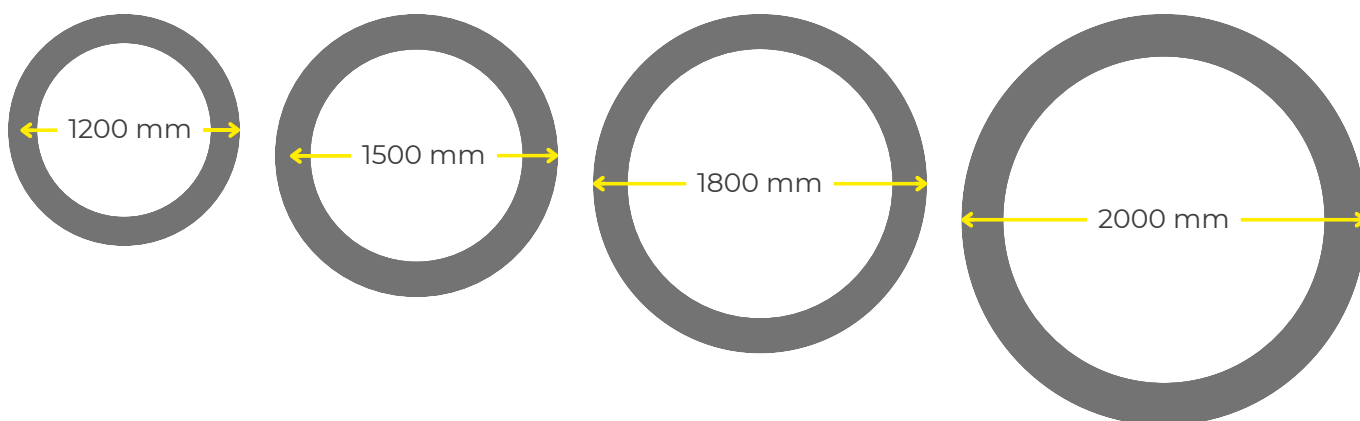

## LUMILOGY LOOP W

The Lumilogy **Loop W** is a bold, large-scale circular luminaire that brings a strong architectural presence to expansive interiors. Its clean, futuristic form is designed to anchor spaces visually while delivering refined, high-quality light, making it ideal for workplaces where scale and atmosphere must work together.

### Size Options

### Product Data

Product Code	LED Wattage	Lumen Output	Lumen/Watt	Colour Temperature	Size
<b>DIRECT ONLY MODELS</b>					
<b>W1200</b>	81W	6480	80	4000K	1000 x 150mm
<b>W1500</b>	200W	15,984	80	4000K	1500 x 150mm
<b>W1800</b>	259W	20,736	80	4000K	1800 x 150mm
<b>W2000</b>	290W	23,424	80	4000K	2000 x 150mm
<b>DIRECT/INDIRECT MODELS</b>					
<b>W1200/AMB</b>	131W	11,520	88	4000K	1200 x 150mm
<b>W1500/AMB</b>	265W	22,536	85	4000K	1500 x 150mm
<b>W1800/AMB</b>	334W	28,224	84	4000K	1800 x 150mm
<b>W2000/AMB</b>	334W	32,169.6	96	4000K	2000 x 150mm