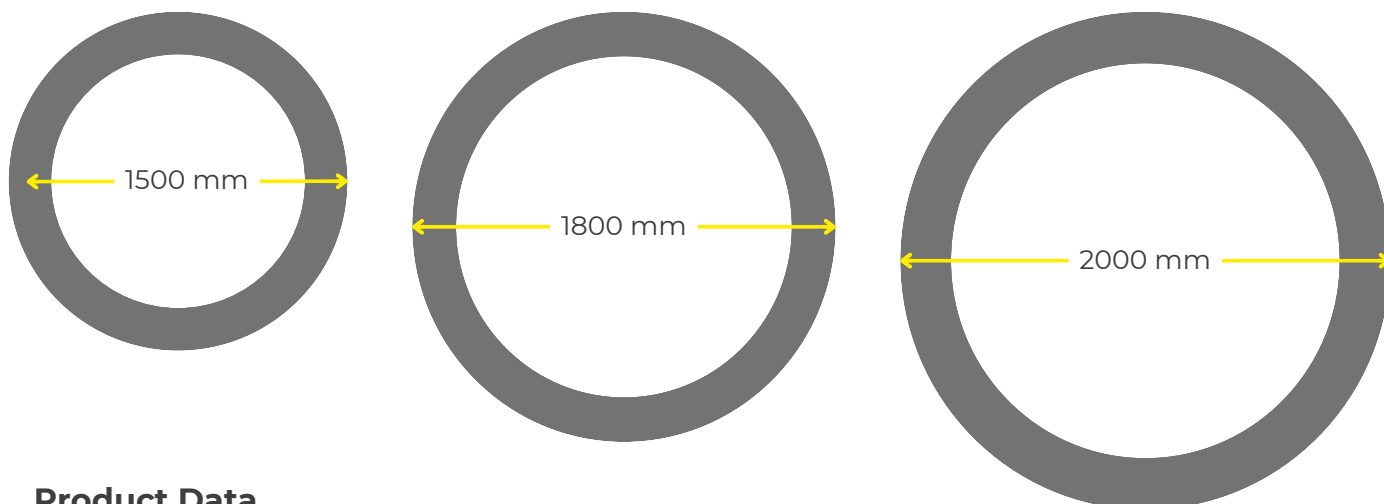

mount

LIGHTING THE WAY

Loop X

by

LUMILOGY®

LUMILOGY LOOP X

The Lumilogy **Loop X** is a refined circular luminaire that introduces outward-facing light distribution for a subtly different visual effect. Its clean, modern form makes it well suited to contemporary interiors that demand both scale and restraint.

LUMILOGY LOOP X

Size Options

Product Data

Product Code	LED Wattage	Lumen Output	Lumen/Watt	Colour Temperature	Size
DIRECT ONLY MODELS					
X1500	87W	6995	80	4000K	1500 x 150mm
X1800	113W	9007	80	4000K	1800 x 150mm
X2000	128W	10,238	80	4000K	2000 x 150mm
DIRECT/INDIRECT MODELS					
X1500/AMB	153W	13,579.2	89	4000K	1500 x 150mm
X1800/AMB	191W	16,812	88	4000K	1800 x 150mm
X2000/AMB	216W	19,051.2	88	4000K	2000 x 150mm

Other Data

WARRANTY	10 years - LED modules, BARRISOL diffuser, luminaire body 5 years - LED driver and control module
CRI	>85 typical
WEIGHT	X1500 - 25kg X1800 - 27kg X2000 - 28kg
MOUNTINGS	6 mounts, all models