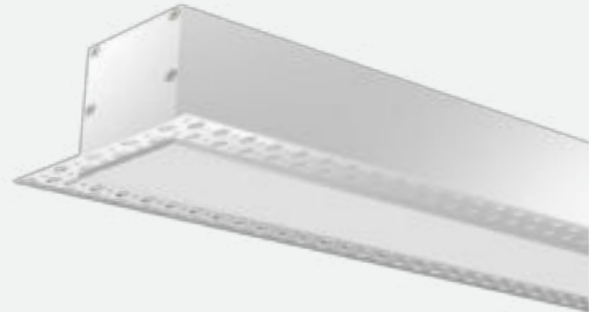

MOUNT LIGHTING'S RECOMMENDED LIGHTING PRODUCTS

We start your project by assessing your requirements based on site drawings and images. We can review current installations and give a full calculation of energy and cost-saving potential by replacing existing lighting with modern, energy-efficient luminaires. We provide a full lighting design service that utilises our range of products and our team of experts for many refurbishment and new build projects, making the process easy and seamless for you.

Offices

M-Line Linear LED Range

- Bespoke Shapes & Continuous Lengths
- Colour options in 3000/4000/5000K
- Suspended, Surface, Recessed, Recessed Trimless and Wall Mounting options
- Dimmable, Emergency and Smart wireless control options

[View online](#)