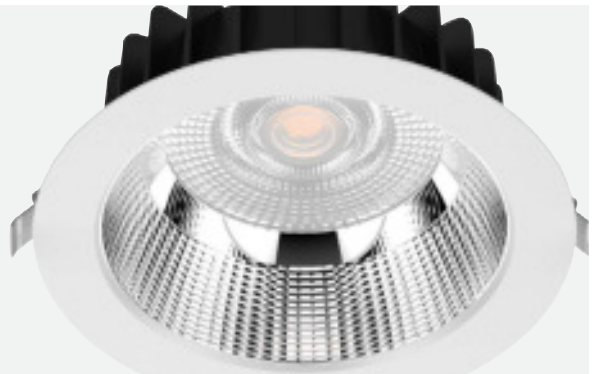

General Areas

Velo LED DOWNLIGHT

- Available in 18w, 25w or 35w
- 60 Degree beam angle
- Up to 3600 Lumen output
- UGR<19

[View online](#)