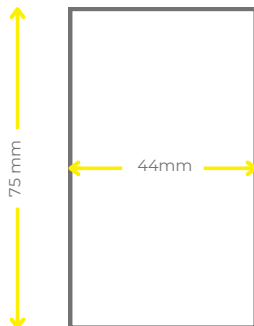

Construction

The Versa-Line anti-glare fitting is supplied as a surface mounted luminaire.

The linear aluminium profile is available in 10 standard lengths up to 3092 mm, with bespoke lengths and shapes available to order upon request.

Profile Dimensions

Recessed option, wall washer beam angles, custom lengths and shapes, plus opal diffuser and blackout covers for different visual effects available upon request.

Product Code (mm)	LED Wattage	Lumen Output	Lumen / Watt	Colour Temperature	Beam Angle
VLS572	8	1380	182	4000K	65°
VLS852	11	2070	182	4000K	65°
VLS1132	15	2760	182	4000K	65°
VLS1412	19	3450	182	4000K	65°
VLS1692	22	4140	182	4000K	65°
VLS1972	26	4830	182	4000K	65°
VLS2252	30	5520	182	4000K	65°
VLS2532	34	6210	182	4000K	65°
VLS2812	37	6900	182	4000K	65°
VLS3092	41	7107	182	4000K	65°

*Please note that emergency packs are not available below 1132mm length.

FULL CODE EXAMPLE:

VLS2812/DA/9005/TW/R65/80 = Versa-Line Surface Direct Light, DALI Dimmable, Black RAL9005, Tunable White, 65° beam angle, CRI>80