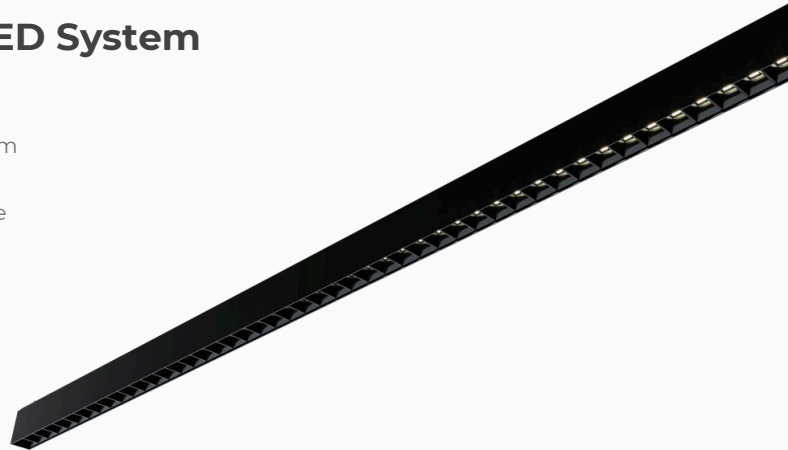

VERSA-LINE DIRECT

Anti-Glare Surface Mount Linear LED System

- // Aluminium extruded sections in 10 standard lengths
- // 3m clear flex
- // Bespoke lengths or shapes available in increments of 280mm
- // Colour options in 3000K/4000K and tunable white
- // Darklight concept contributing towards UGR>16 utilising the Vossloh Light&Dark lens system, along with super-efficient LEDs mounted on black or white printed circuit boards
- // Up to 182 lumens per watt
- // Incorporates Tridonic LED drivers
- // Dimmable and *emergency options available
- // Compatible with Casambi wireless control system
- // 65° lens as standard, with 90° option
- // CRI>80, with CRI >90 option
- // 5-year warranty

Construction

The Versa-Line anti-glare fitting is supplied as a surface mounted luminaire.

The linear aluminium profile is available in 10 standard lengths up to 3092 mm, with bespoke lengths and shapes available to order upon request.

The ultra low glare rating is achieved utilising the Vossloh Light&Dark system to recess and conceal the LEDs, contributing towards UGR>16.

Technical Parameters	
Operating Life - L80/B10 at 50°C	72,000 hrs
LED Binning	SDCM <3
Lens Optical Efficiency	91-92%

*Please note that emergency packs are not available below 1132mm length.

FULL CODE EXAMPLE:

VLS2812/DA/9005/TW/R65/80 = Versa-Line Surface Direct Light, DALI Dimmable, Black RAL9005, Tunable White, 65° beam angle, CRI>80