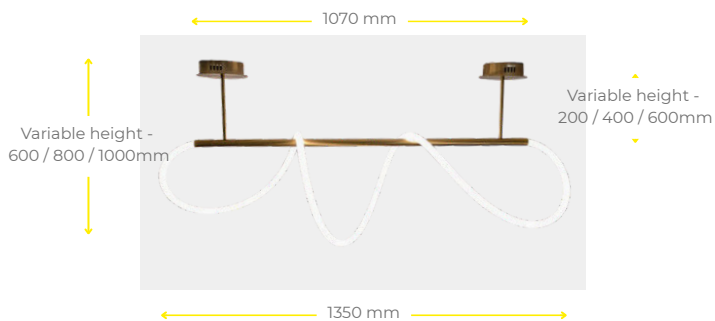

### Suspended LED Rope Pendant

- // Flexible 360 degree light output
- // Integral control gear
- // 3K option available
- // Variable height option
- // Various metallic finishes to choose from
- // Dimming options
- // CRI>80
- // IP20

### Construction

The Flux Pendant is a classy and modern LED rope light, featuring a variety of metal finishes and a flexible silicone lighting tube that provides 360-degree illumination. Designed to create a luxurious visual impact, this pendant light adds contemporary elegance to any commercial interior. Ideal for spaces that need both style and functionality, the Flux Pendant is perfect for making a design statement.

### Dimensions