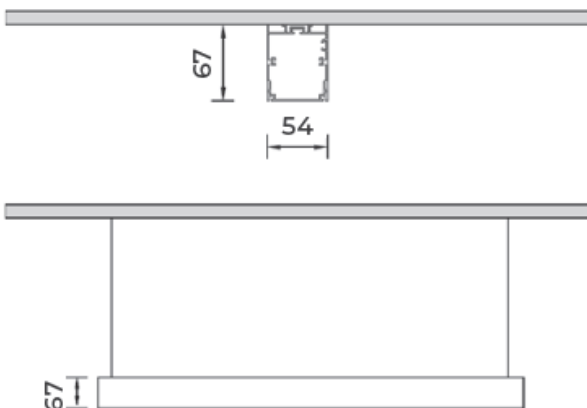

M-LINE 54 - LOW GLARE UGR19

M-LINE®

Construction

Low glare, UGR19 compliant luminaire is supplied as a suspended fitting as standard, but the profile can be utilised for surface mounting. This is achieved by directly fixing through the rear of the profile. Suspension is made simple using a single-point ceiling bracket with a 2m adjustable stainless steel wire system. The linear aluminium profile is available in standard lengths up to 4523mm with bespoke lengths and shapes available to order upon request. The low UGR is achieved with a specialised polycarbonate diffuser.

We are now sending out our M-Line products pre-flexed to make installation easy for you!

Typical Applications

General Office Areas, Conference Rooms, Educational Facilities, Retail Units, Healthcare Facilities, Hospitality and Leisure Facilities.

- // Aluminium extruded sections in 15 standard lengths
- // Bespoke lengths available in multiple increments of 560mm and 280mm
- // 3m clear flex
- // Colour options in 3000K/4000K
- // Custom shapes available subject to design
- // Incorporates European branded LED drivers
- // Utilises latest generation long-life LEDs from leading manufacturers
- // Dimmable and emergency options available
- // Compatible with Casambi wireless control system
- // Uniform light and controlled beam with specialised diffuser
- // Low UGR
- // Energy efficient with over 150 lm/W
- // Lifetime >80,000 h L80 B10
- // CRI>80
- // 5-year warranty