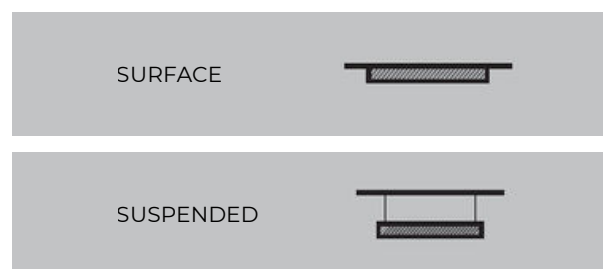

M-LINE 54 - LOW GLARE UGR19

M-LINE®

Construction

Low glare, UGR19 compliant luminaire is supplied as a suspended fitting as standard, but the profile can be utilised for surface mounting. This is achieved by directly fixing through the rear of the profile. Suspension is made simple using a single-point ceiling bracket with a 2m adjustable stainless steel wire system. The linear aluminium profile is available in standard lengths up to 4523mm with bespoke lengths and shapes available to order upon request. The low UGR is achieved with a specialised polycarbonate diffuser.

We are now sending out our M-Line products pre-flexed to make installation easy for you!

Typical Applications

General Office Areas, Conference Rooms, Educational Facilities, Retail Units, Healthcare Facilities, Hospitality and Leisure Facilities.

- // Aluminium extruded sections in 15 standard lengths
- // Bespoke lengths available in multiple increments of 560mm and 280mm
- // 3m clear flex
- // Colour options in 3000K/4000K
- // Custom shapes available subject to design
- // Incorporates European branded LED drivers
- // Utilises latest generation long-life LEDs from leading manufacturers
- // Dimmable and emergency options available
- // Compatible with Casambi wireless control system
- // Uniform light and controlled beam with specialised diffuser
- // Low UGR
- // Energy efficient with over 150 lm/W
- // Lifetime >80,000 h L80 B10
- // CRI>80
- // 5-year warranty