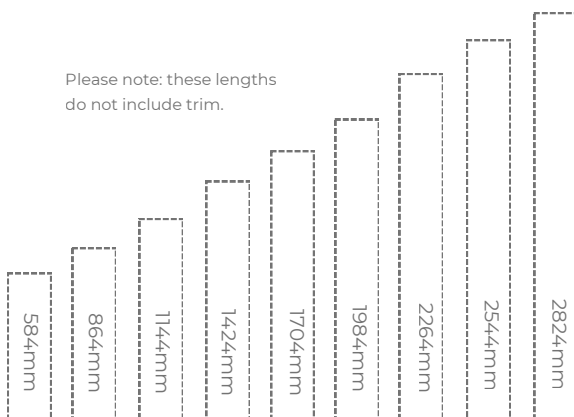

Size Options

Please note: these lengths do not include trim.

MADE IN BRITAIN

RECESSED CEILING

RECESSED WALL