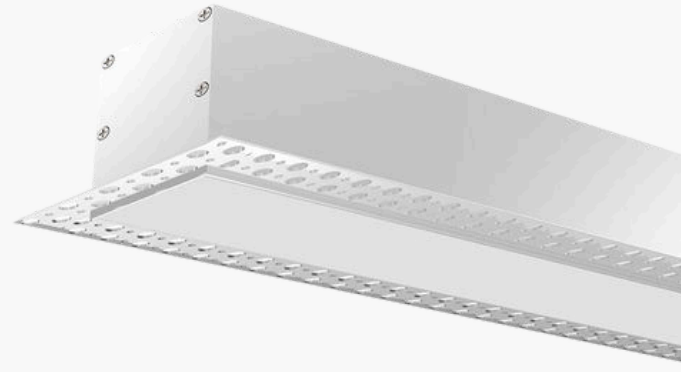

M-LINE RECESSED TRIMLESS SYSTEM

M-LINE®

Recessed Trimless System

Product Code	LED Wattage	Lumen Output	Lumen/Watt	Colour Temp.	Size	Cutout Dimensions
MLT584	13W	1376	106	4000K	584mm	586 x 52mm
MLT864	19W	2064	109	4000K	864mm	866 x 52mm
MLT1144	25W	2752	110	4000K	1144mm	1146 x 52mm
MLT1424	31W	3440	111	4000K	1424mm	1426 x 52mm
MLT1704	38W	4129	109	4000K	1704mm	1706 x 52mm
MLT1984	44W	4816	109	4000K	1984mm	1986 x 52mm
MLT2264	50W	5504	110	4000K	2264mm	2266 x 52mm
MLT2544	56W	6191	111	4000k	2544mm	2546 x 52mm
MLT2824	63W	6879	109	4000k	2824mm	2826 x 52mm

NOTE: Longer bespoke lengths available in 140mm increments