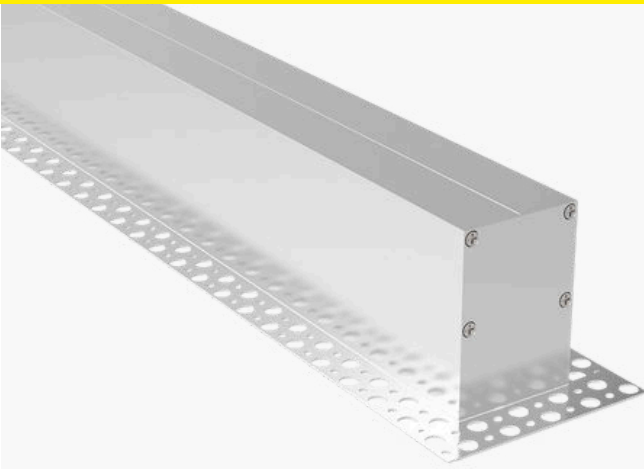

M-LINE RECESSED TRIMLESS SYSTEM

M-LINE®

Recessed Trimless System

Product Code	LED Wattage	Lumen Output	Lumen/Watt	Colour Temp.	Size	Cutout Dimensions
MLT584	13W	1376	106	4000K	584mm	586 x 52mm
MLT864	19W	2064	109	4000K	864mm	866 x 52mm
MLT1144	25W	2752	110	4000K	1144mm	1146 x 52mm
MLT1424	31W	3440	111	4000K	1424mm	1426 x 52mm
MLT1704	38W	4129	109	4000K	1704mm	1706 x 52mm
MLT1984	44W	4816	109	4000K	1984mm	1986 x 52mm
MLT2264	50W	5504	110	4000K	2264mm	2266 x 52mm
MLT2544	56W	6191	111	4000k	2544mm	2546 x 52mm
MLT2824	63W	6879	109	4000k	2824mm	2826 x 52mm

NOTE: Longer bespoke lengths available in 140mm increments