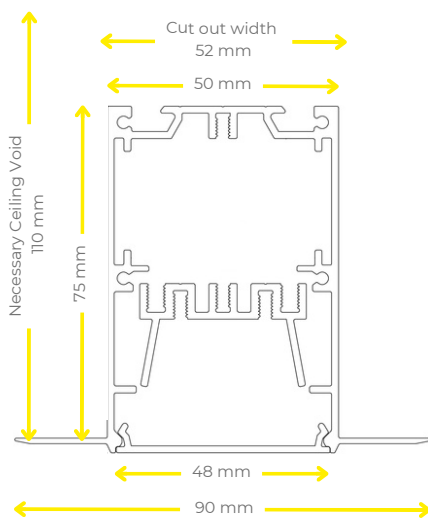

### Construction

The recessed trimless system is available in standard lengths up to 2824mm, with bespoke formations and continuous lengths available to order. The standard system is designed for ceiling mounting, however, wall mounting systems can be supplied on request. Installation is simple using the easy-fix bracket system.

## M-LINE RECESSED TRIMLESS SYSTEM

### Recessed Trimless System

Product Code	LED Wattage	Lumen Output	Lumen/Watt	Colour Temp.	Size	Cutout Dimensions
MLT584	13W	1376	106	4000K	584mm	586 x 52mm
MLT864	19W	2064	109	4000K	864mm	866 x 52mm
MLT1144	25W	2752	110	4000K	1144mm	1146 x 52mm
MLT1424	31W	3440	111	4000K	1424mm	1426 x 52mm
MLT1704	38W	4129	109	4000K	1704mm	1706 x 52mm
MLT1984	44W	4816	109	4000K	1984mm	1986 x 52mm
MLT2264	50W	5504	110	4000K	2264mm	2266 x 52mm
MLT2544	56W	6191	111	4000k	2544mm	2546 x 52mm
MLT2824	63W	6879	109	4000k	2824mm	2826 x 52mm

## Dimensional Drawings